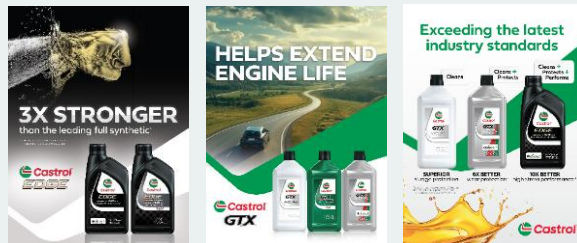

Bay Banner (1) - (96" x 36")

Curb Stand (4 inserts) – (25"W x 44"H x 29"D)

Counter Mat (1) - (17" x 11")

Posters (3) - (18" x 24")

Pennant strings (x2)

Choose your branding

Castrol Masterbrand

Window Decal (24" x 36")